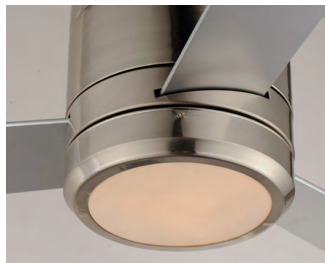

Job Name : _____
 Job Type : _____
 Quantity : _____
 Comments : _____

ENERGY STAR OPTION
*88816

REMOVE FAN ROD FOR HUGGER
CONVERSION

AC Control
FCT88801WT

* DC Control
FCT88816WT

PRODUCT DESCRIPTION

Clean and contemporary, the Tanker ceiling fan is damp rated so whether it is a covered outdoor living space or any room indoor this sleek fan suits the application. Ditch the fan rod and convert to a hugger. Several lengths of extension rods allow you to use this fan no matter the ceiling height. Available in 2 different finishes: Satin Nickel, and matte Black.

With Light Kit

Without Light Kit

FINISHES OPTION

- Black
- Satin Nickel

MATERIAL

Metal + ABS

RATINGS

cETLus
Damp Location