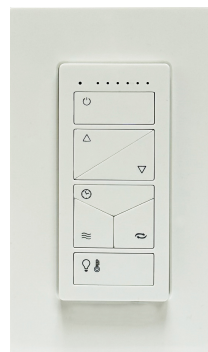

FCT88801WT
AC Wall Control
Light and Fan Speed
On/Off Rocker Switch for Light
Switch Included with:
88801,88802, 88806

FCT88816WT
DC Wall Remote
Light and Fan Speed Control
Non-Dimming
Included with 88816

FCT88805WT
Fan Control ONLY
Three Speed Fan Control
Included with 88805 & 88807

FCT6000WT
FANDELIGHT™ Wall Remote
Magnetically Connect to Wall Plate
Light Dimming and CCT Tuning*
Battery Operated

*CCT tuning on select SKUs

OPTIONS

FCT 8881WT
AC Wall Control
Light Dimming and Fan Control
* Sold Separately
Compatible with:
88801, 88802, 88806, 89909

FCT6100WT
AC Wall Control
Light Dimming and Fan Control
* Sold Separately
Compatible with:
61002, 61006, 61011, 61012, 61014, 61019